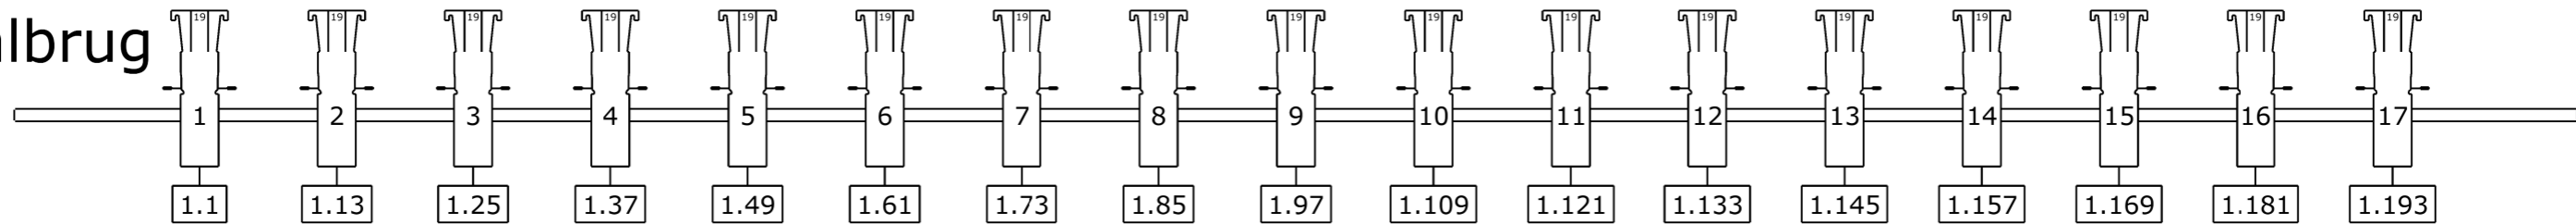

Horizon 405 406 407 408

Manteau L

Manteau R

Portaal Truss

Zaalbrug

Zaal Truss

- Source Four LED Series 3 19° Lustr X8
- Source Four LED Series 3 36° Lustr X8
- Desire Fresnel Lustr X8
- ColorSource CYC
- Robin LEDBeam 350
- Robin LEDBeam 150 RGBW
- Robin Viva CMY