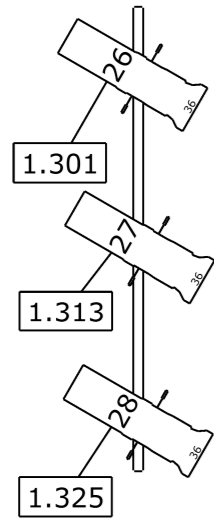

Horizon 405 406 407 408

Manteau L

Manteau R

Portaal Truss

Zaalbrug

Zaal Truss

- Source Four LED Series 3 19° Lustr X8
- Source Four LED Series 3 36° Lustr X8
- Desire Fresnel Lustr X8
- ColorSource CYC
- Robin LEDBeam 350
- Robin LEDBeam 150 RGBW
- Robin Viva CMY