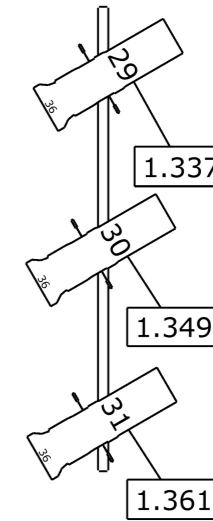

Horizon 405 406 407 408

Manteau L

Manteau R

Portaal Truss

Zaalbrug

Zaal Truss

- Source Four LED Series 3 19° Lustr X8
- Source Four LED Series 3 36° Lustr X8
- Desire Fresnel Lustr X8
- ColorSource CYC
- Robin LEDBeam 350
- Robin LEDBeam 150 RGBW
- Robin Viva CMY